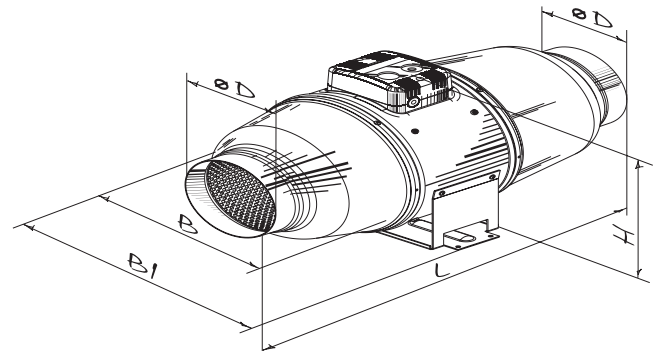

## Technical specification

Voltage [V/50 Hz]	220-240 AC
Power [W]	213-313
Current [A]	0.93-1.41
Extract capacity [m <sup>3</sup> /h]	1510-1920
Noise level 3m [dBA]	36-40
r.p.m.	2120-2620
Installation type	Inline duct
Installation position	Any
DN (diameter nominal) [mm]	315
Air flow temperature [°C]	-25 - +60
Index of protection	IP X4
Internal thermal protection	Manual reset
Colour	Blauberg grey
Casing material	Polymer- coated steel
Warranty	5 years

## Characteristic curve

## Dimensions [mm]

Type	Dimensions [mm]				
	d	b	b1	l	h
ISO MIX 315 USW1	313	432	520	658	434