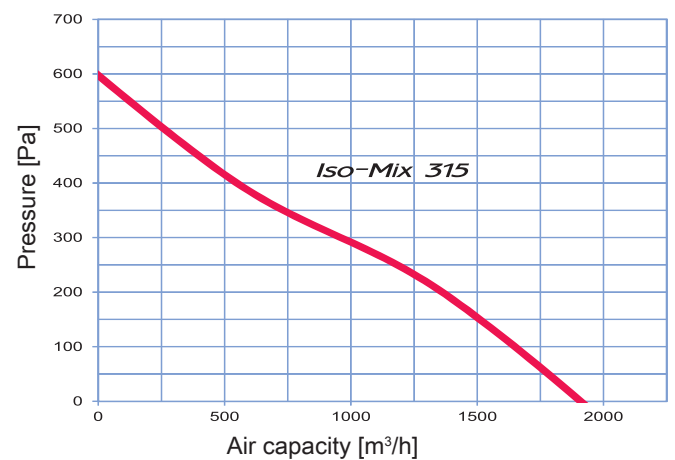

## Description

315mm silent inline mix flow duct fan, 2 speed switching & 1.2m power cord

## Technical specification

Voltage [V/50 Hz]	220-240 AC
Power [W]	213-313
Current [A]	0.93-1.41
Extract capacity [m <sup>3</sup> /h]	1510-1920
Noise level 3m [dBA]	36-40
r.p.m.	2120-2620
Installation type	Inline duct
Installation position	Any
DN (diameter nominal) [mm]	315
Air flow temperature [°C]	-25 - +60
Index of protection	IP X4
Internal thermal protection	Manual reset
Colour	Blauberg grey
Casing material	Polymer- coated steel
Warranty	5 years

## Dimensions [mm]

Type	Dimensions [mm]				
	d	b	b1	l	h
ISO MIX 315 USW1	313	432	520	658	434