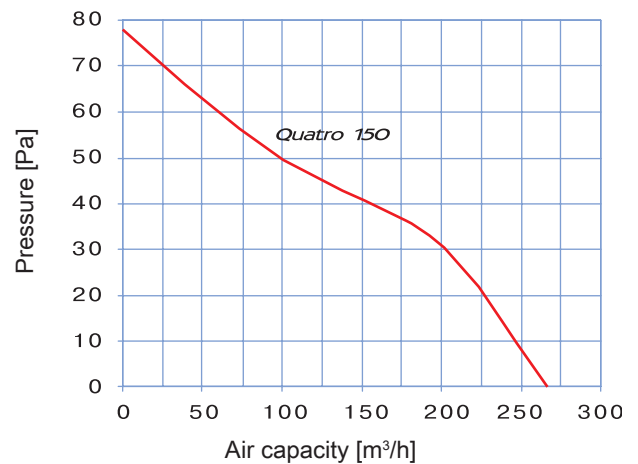

## Technical specification

Voltage [V/50 Hz]	220-240 AC
Power [W]	24
Extract capacity [m <sup>3</sup> /h]	265
Noise level 3m [dBA]	38
r.p.m.	2400
Installation type	Surface
Installation site	Wall / Ceiling
Installation position	Any
DN (diameter nominal) [mm]	150
Air flow temperature [°C]	-20 - +45
Index of protection	IP 34
Casing material	ABS plastic
Front panel material	ABS plastic
Impeller material	ABS plastic
Colour	Aluminum

## Dimensions [mm]