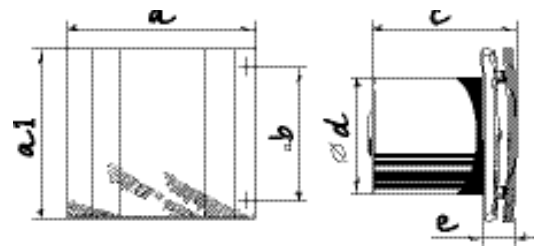

## Technical specification

Voltage [V/50 Hz]	220-240 AC
Power [W]	24
Extract capacity [m <sup>3</sup> /h]	265
Noise level 3m [dBA]	38
r.p.m.	2400
Installation type	Surface
Installation site	Wall / Ceiling
Installation position	Any
DN (diameter nominal) [mm]	150
Air flow temperature [°C]	-20 - +45
Index of protection	IP 34
Casing material	ABS plastic
Front panel material	ABS plastic
Impeller material	ABS plastic
Colour	Aluminum

## Characteristic curve

## Dimensions [mm]