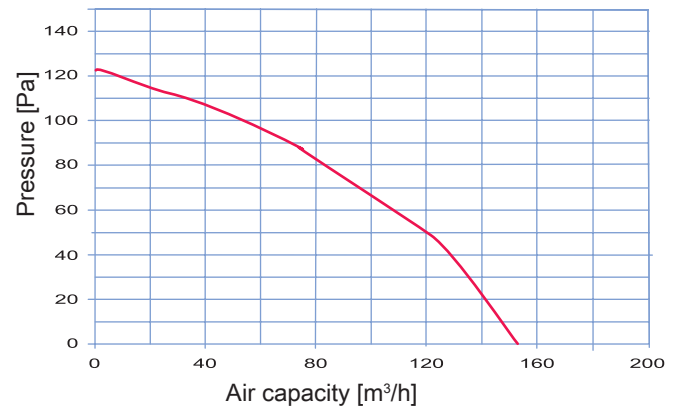

Model

AW 908 - HEADER BOX FAN

Description

Ceiling mounted side discharge centrifugal fan with 1.0m power cord and NSK ball bearing motor

Application

Kitchens / Bathrooms / laundries / Ensuites / Toilets/ Apartments

Technical specification

Voltage [V/50 Hz]	240 AC
Power [W]	30
Extract capacity [m ³ /h]	151
Noise level 3m [dBA]	40
r.p.m.	2050
Installation type	Ceiling
Installation position	Ceiling
DN (diameter nominal) [mm]	100
Air flow temperature [°C]	-10 + 45
Index of protection	IP24
Internal thermal protection	Fuse
Colour	White grille
Casing material	ABS plastic
Warranty	1 year

Characteristic curve

Dimensions [mm]

Type	Dimensions [mm]					
	a	b	c	d	e	f
AW 908	200	220	245	42	165	98