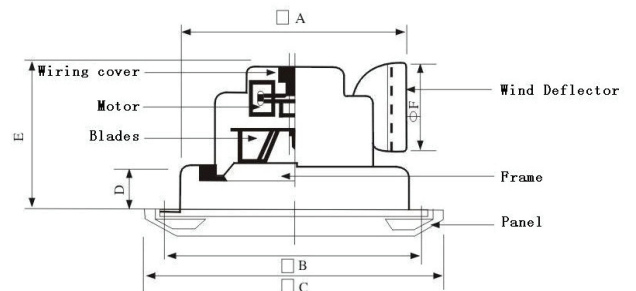

Model

AW 908 - HEADER BOX FAN

Description

Ceiling mounted side discharge centrifugal fan with 1.0m power cord and NSK ball bearing motor

Application

Kitchens / Bathrooms / laundries / Ensuites / Toilets/ Apartments

Technical specification

Voltage [V/50 Hz]	240 AC
Power [W]	30
Extract capacity [m ³ /h]	151
Noise level 3m [dBA]	40
r.p.m.	2050
Installation type	Ceiling
Installation position	Ceiling
DN (diameter nominal) [mm]	100
Air flow temperature [°C]	-10 + 45
Index of protection	IP24
Internal thermal protection	Fuse
Colour	White grille
Casing material	ABS plastic
Warranty	1 year

Characteristic curve

Dimensions [mm]

Type	Dimensions [mm]					
	a	b	c	d	e	f
AW 908	200	220	245	42	165	98