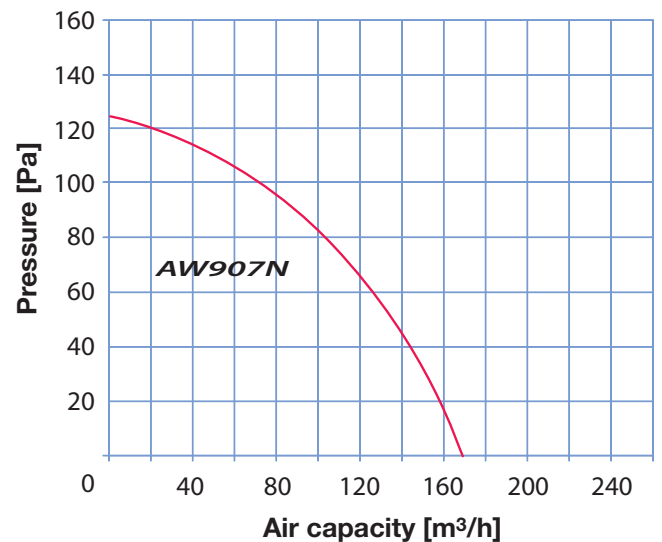

Characteristic curve