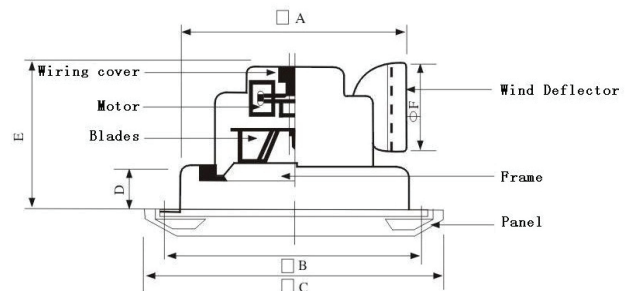

Model

AW 908 - HEADER BOX FAN

Description

Ceiling mounted side discharge centrifugal fan with 1.0m power cord and NSK ball bearing motor

Application

Kitchens / Bathrooms / laundries / Ensuites / Toilets/ Apartments

Technical specification

Voltage [V/50 Hz]	240 AC
Power [W]	30
Extract capacity [m ³ /h]	151
Noise level 3m [dBA]	40
r.p.m.	2050
Installation type	Ceiling
Installation position	Ceiling
DN (diameter nominal) [mm]	100
Air flow temperature [°C]	-10 + 45
Index of protection	IP24
Internal thermal protection	Fuse
Colour	White grille
Casing material	ABS plastic
Warranty	2 years

Characteristic curve

Dimensions [mm]

Type	Dimensions [mm]					
	a	b	c	d	e	f
AW 908	200	220	245	42	165	98