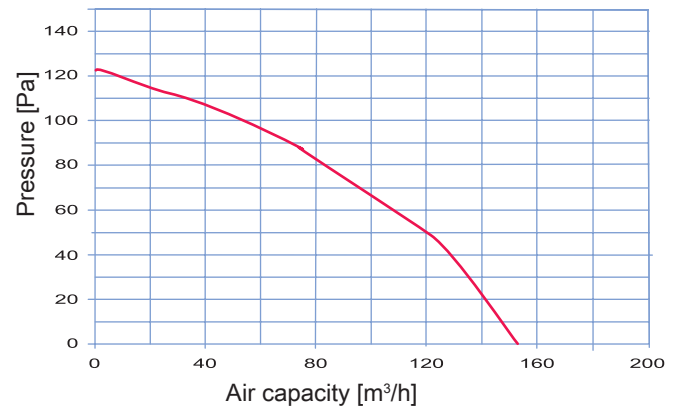

Model

AW 908 - HEADER BOX FAN

Description

Ceiling mounted side discharge centrifugal fan with 1.0m power cord and NSK ball bearing motor

Application

Kitchens / Bathrooms / laundries / Ensuites / Toilets/ Apartments

Technical specification

Voltage [V/50 Hz]	240 AC
Power [W]	30
Extract capacity [m ³ /h]	151
Noise level 3m [dBA]	40
r.p.m.	2050
Installation type	Ceiling
Installation position	Ceiling
DN (diameter nominal) [mm]	100
Air flow temperature [°C]	-10 + 45
Index of protection	IP24
Internal thermal protection	Fuse
Colour	White grille
Casing material	ABS plastic
Warranty	2 years

Characteristic curve

Dimensions [mm]

Type	Dimensions [mm]					
	a	b	c	d	e	f
AW 908	200	220	245	42	165	98